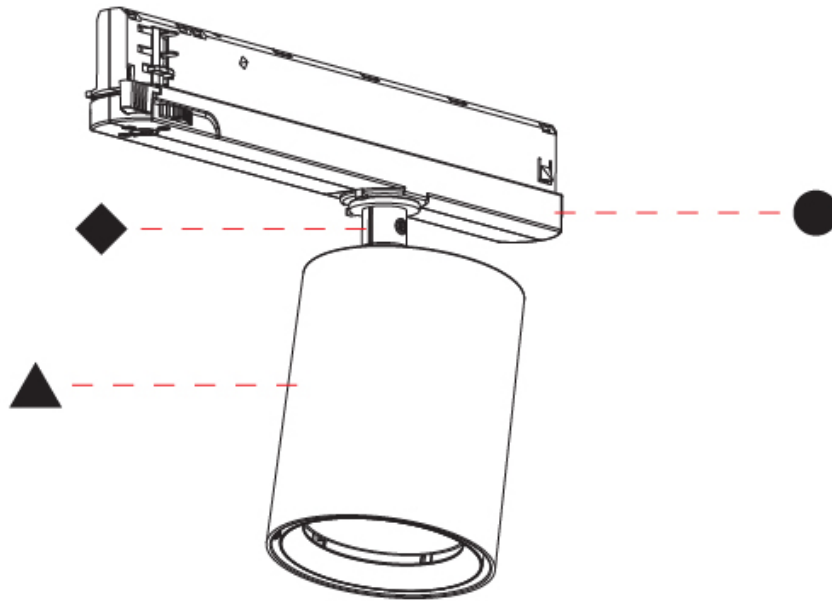

CENTRIQ IN TRACK

A3T217-

PROJECT
TYPE
SPECIFIER
QUANTITY
DATE