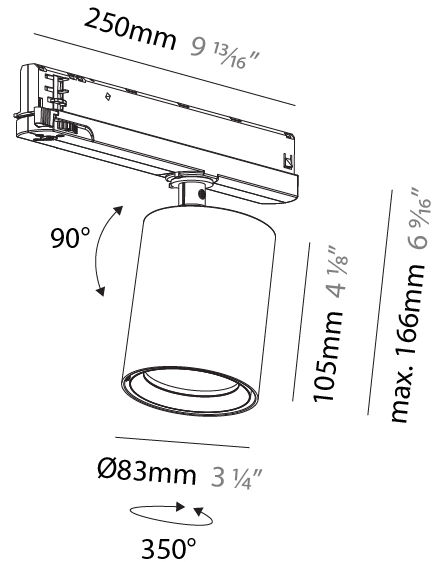

GENERAL

Series: Centriq
Subseries: Centriq In
Brand: Prolicht
Division: Architectural
Mounting Type: Track
Mounting Location: Ceiling
Subcategory: Spots

PHYSICAL

Shape: Cylinder
Diameter (mm): 83
Diameter (in): 3 1/4
Length (mm): 250
Length (in): 9 13/16
Height (mm): 166
Height (in): 6 9/16
Light Distribution: Adjustable / Direct
Weight (kg): 0.87
Fixture Finish: SSR / BKV / CWI / CRY / HAB / LAG / UFT / ITA / RUA / RUR / MIC / FTG / MYG / TWT / LOD / PUS / FRO / FUP / KIA / POP / BLS / SPG / MEY / GOH / GUM / CHC / COM / ABZ / JAG / OBR / MOS / ROR
Holder Finish: WHI / BLK
Accent Finish: SSR / BKV / CWI / CRY / HAB / LAG / UFT / ITA / RUA / RUR / MIC / FTG / MYG / TWT / LOD / PUS / FRO / FUP / KIA / POP / BLS / SPG / MEY / GOH / GUM / CHC / COM / ABZ / JAG
Fixture Material: Aluminum

ELECTRICAL

Lamp Type: LED (Zhaga Standard)
Input Wattage (W): 36.2
Total Output Wattage (W): 32.7
Dimming: Non-Dimmable / 0-10V Dimming
Driver Included: Yes
Driver Location: Integrated
Driver Type: Constant Current - 120Vac
Driver Class: Class 2
Input Voltage (V): 120

LED

Number of LEDs: 1
Color Temperature (°K): 2700 / 3000 / 3500 / 4000
Max. Delivered Lumen (lm): 2916 / 3037 / 3166 / 3320
Nominal Lumen (lm): 3471 / 3615 / 3769 / 3952
CRI: >90 CRI
Lamp Life (hrs): 50000

OPTICAL

Reflector: 20 / 32 / 54
Adjustability: Rotational 350°; Tilt 90°

RATINGS AND CERTIFICATIONS

Certified By: CSA Certified to UL and CSA Standards
IP rating: IP20